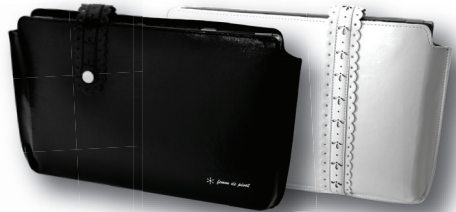

## SIGNATURE FOR LADIES

### *Femme de pivot Netbook Sleeve*

- Exquisite feminine
- Adorned with CRYSTALLIZED™ – Swarovski Elements
- Excellent craftsmanship
- Designed to fit netbook 10.2" or smaller  
(for Netbook dimension: 270mm x 180mm x 30mm or smaller)